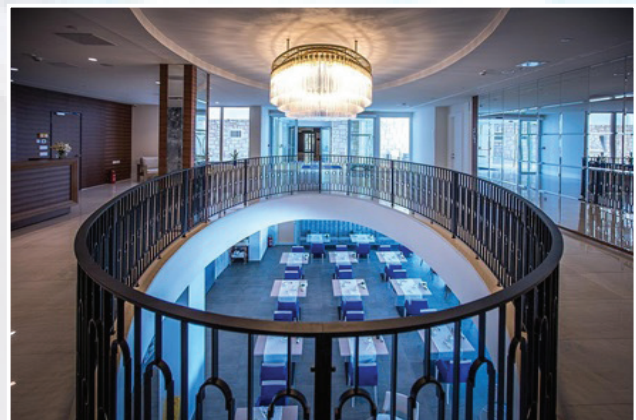

# Hotel Royal Blue

Dubrovnik, Croatia  
2017

IDA8 System for Voice Alarm and Background Music

Hotel Royal Blue Dubrovnik, next to the Adriatic Sea and the most picturesque boardwalk in Dubrovnik, its ideal seafront location and lavish services make it an excellent choice for both tourists and business guests. All 81 Deluxe Rooms are remarkably designed and equipped with high-end facilities that will be sure to surpass your expectations. Featuring a 360 rooftop with an outdoor swimming pool and bar, a stunning ground-level terrace with pool, and all-around luxury details and decor, Royal Blue is sure to offer guests with the most spectacular panoramic views of the Elaphiti Islands and Lapad Bay.