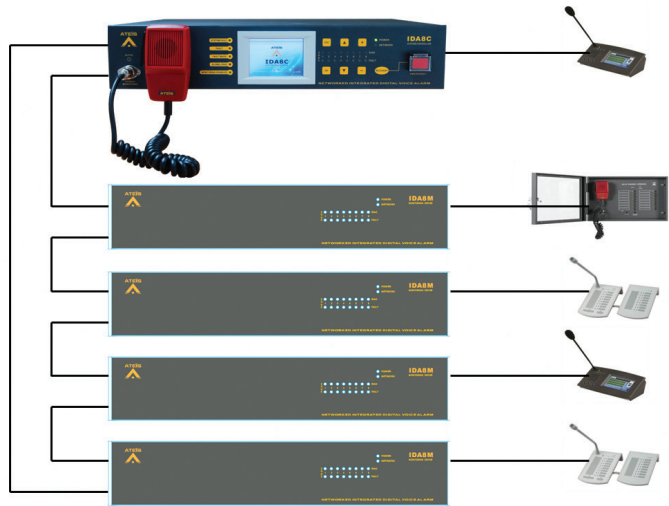

# Hotel Royal Blue

Dubrovnik, Croatia  
2017

IDA8 System for Voice Alarm and Background Music

Hotel Royal Blue Dubrovnik, next to the Adriatic Sea and the most picturesque boardwalk in Dubrovnik, its ideal seafront location and lavish services make it an excellent choice for both tourists and business guests. All 81 Deluxe Rooms are remarkably designed and equipped with high-end facilities that will be sure to surpass your expectations. Featuring a 360 rooftop with an outdoor swimming pool and bar, a stunning ground-level terrace with pool, and all-around luxury details and decor, Royal Blue is sure to offer guests with the most spectacular panoramic views of the Elaphiti Islands and Lapad Bay.

## PROJECT SOLUTION

Voice Alarm solution has been provided by IDA8 system and DPAfour amplifiers. Paging Console PSS-AS is configured for 8 paging zones and is situated in hotel near Royal Blue. PSS-AS can play evacuation message for each or for all zones. Volume of BGM zones can be adjusted by URC-AS. Music sources (1 CD/USB/MP3 player, 1 internet radio and 6 audio streams) can be selected by URC-AS. IDA8 system is connected to the Fire Alarm central, but Evacuation can be started manually from IDA8C EVAC Button.