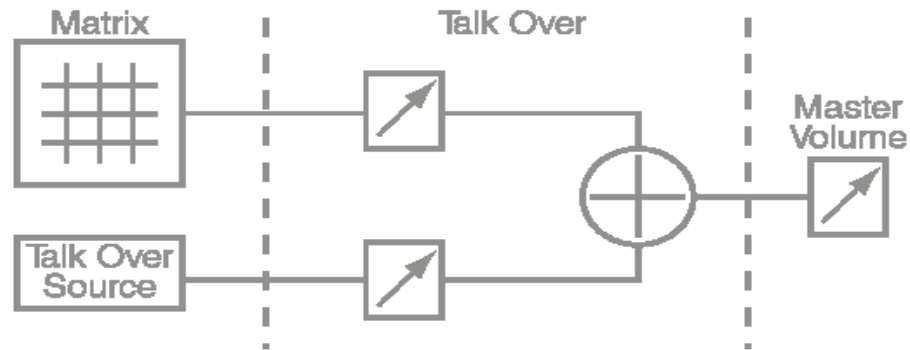

# Mono/Stereo

- Inputs

- Outputs

# Priority inputs

- 4 priorities
- 10 contact inputs
- Selectable volume
- All inputs have signal detection
- Priority over Fibre (2OPT)

# Talk Over

- All Outputs
- All Inputs as source
- Matrix level
- Talk over source level

# Output Linking

- Link multiple outputs
  - Volume selectable
  - Routing selectable
  - Always linked
  - Linked by contact
  - All wall panels will be updated