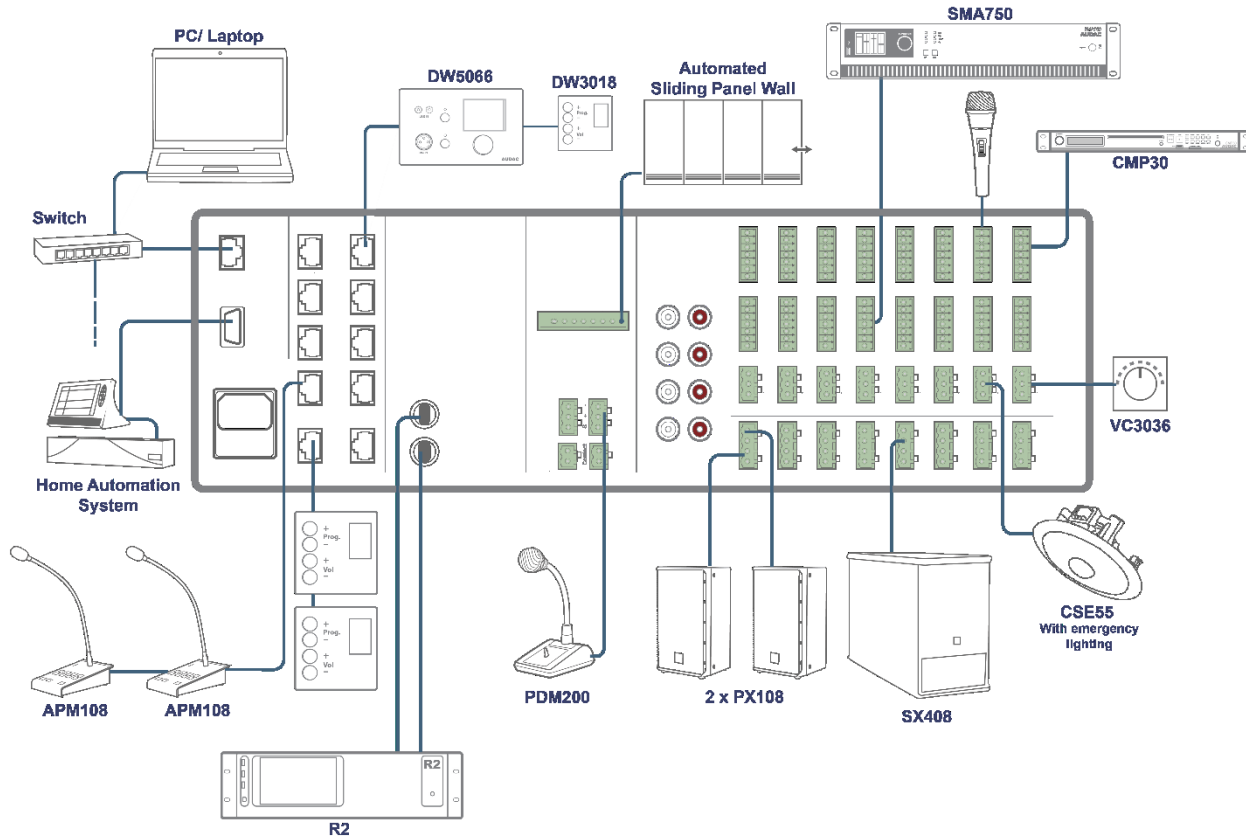

M2 connection example