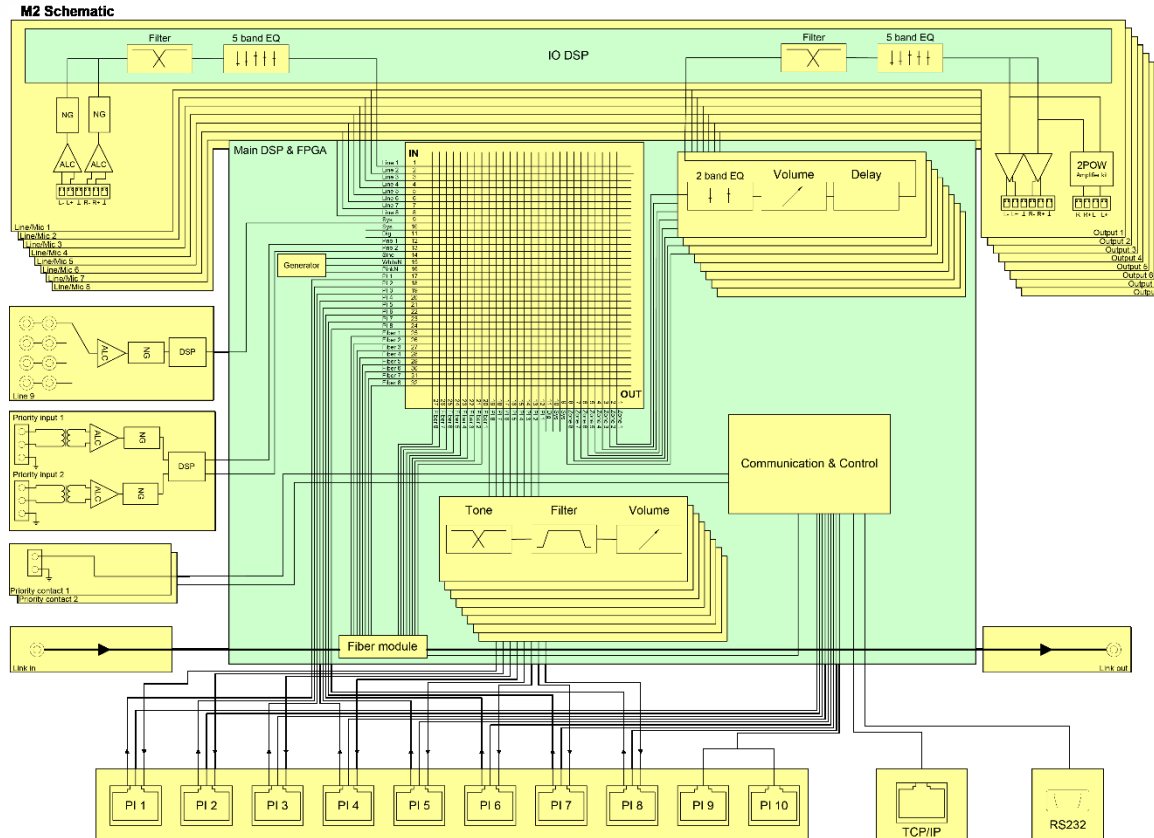

# M2

- Multi-Output Audio Distribution System
- Fully digital system
- Modular structure
  - Flexible design
  - Many expansion modules
- Very user friendly interface

# Technical features

- 9 x 8 digital audio mixer
- Powerful DSP processor
  - 24-bit 48 kHz audio processing power
- Ethernet control
  - Web based user interface

# Block diagram