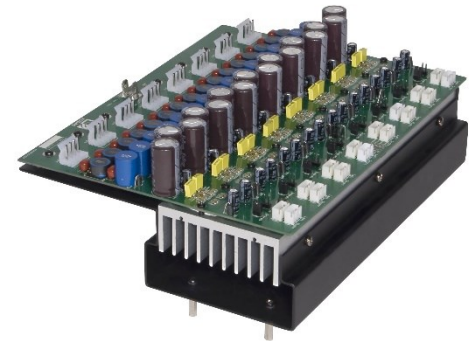

POW2 - 16 channels amplifier kit

- Low output power required
- 16 x 60 Watt (4 Ohm) Class D amplifiers (8 Stereo)
- High sound quality (0,02% @1KHz)
- Channel bridging in user interface (120 Watt / 8 Ohm)
- 100V transformer compatible