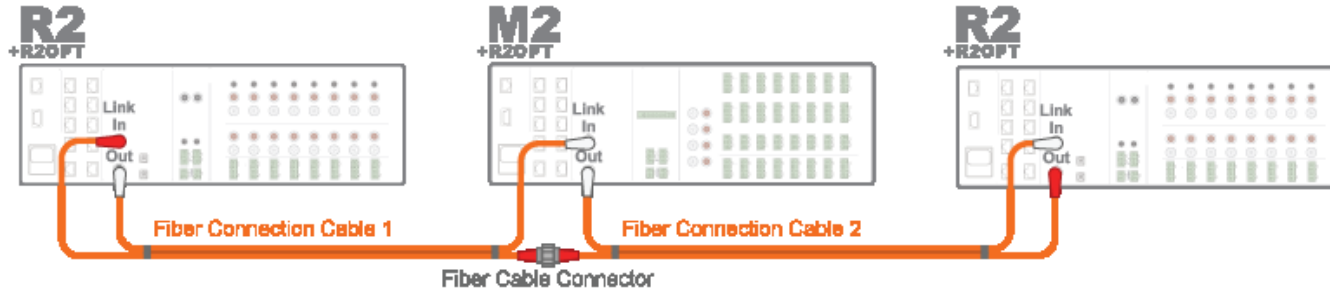

OPT2 – Fiber link

- Expand number of zones
- Cover large distances
- 1000m
- Exchange 8 stereo channels
- Control all zones by one user interface