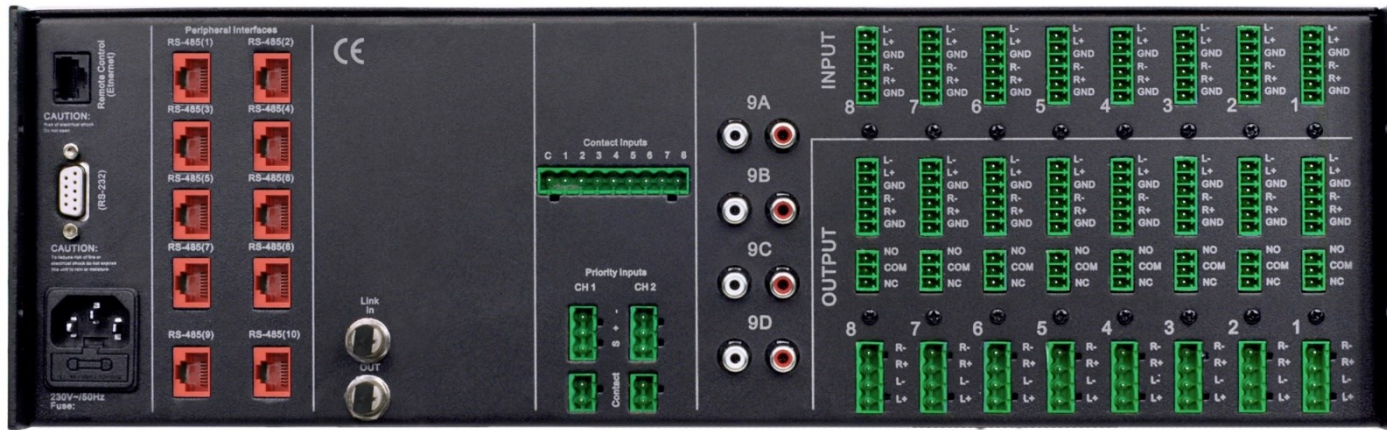

Rear panel overview

Line input 9