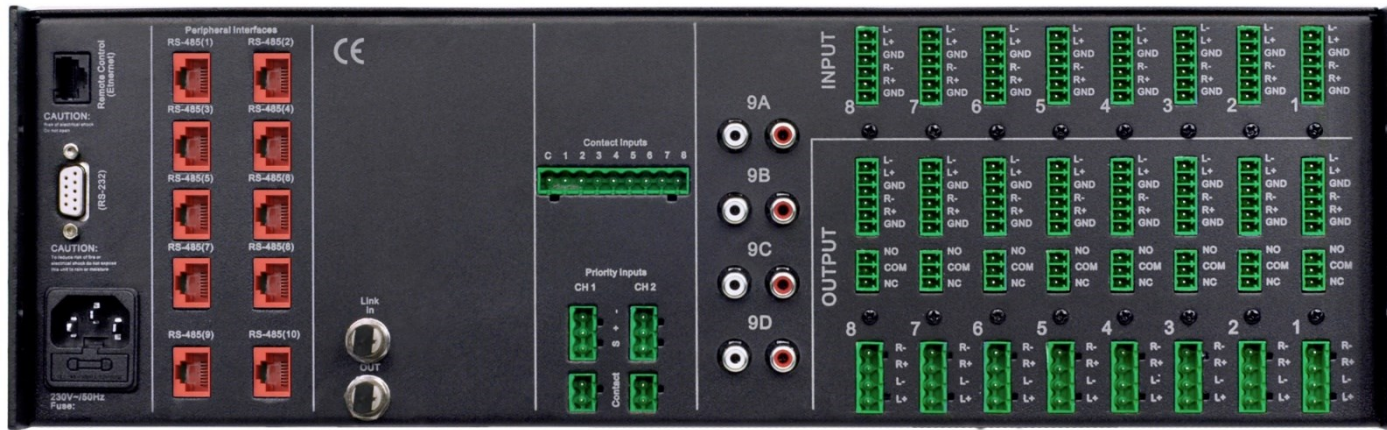

Rear panel overview

Mic/Line input
& zone output section