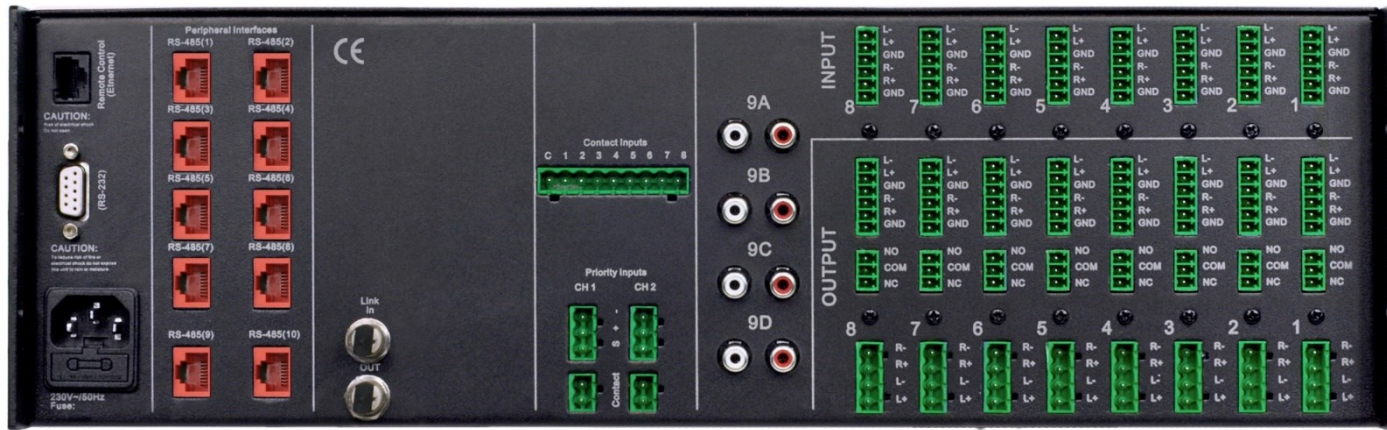

Rear panel overview

Priority
& contact inputs