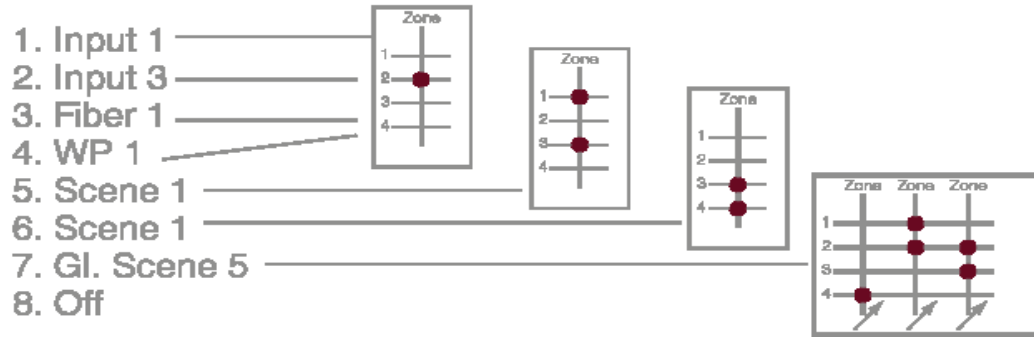

Quick menu

- 8 input selections for each output
- Output Scene
- Global Scene