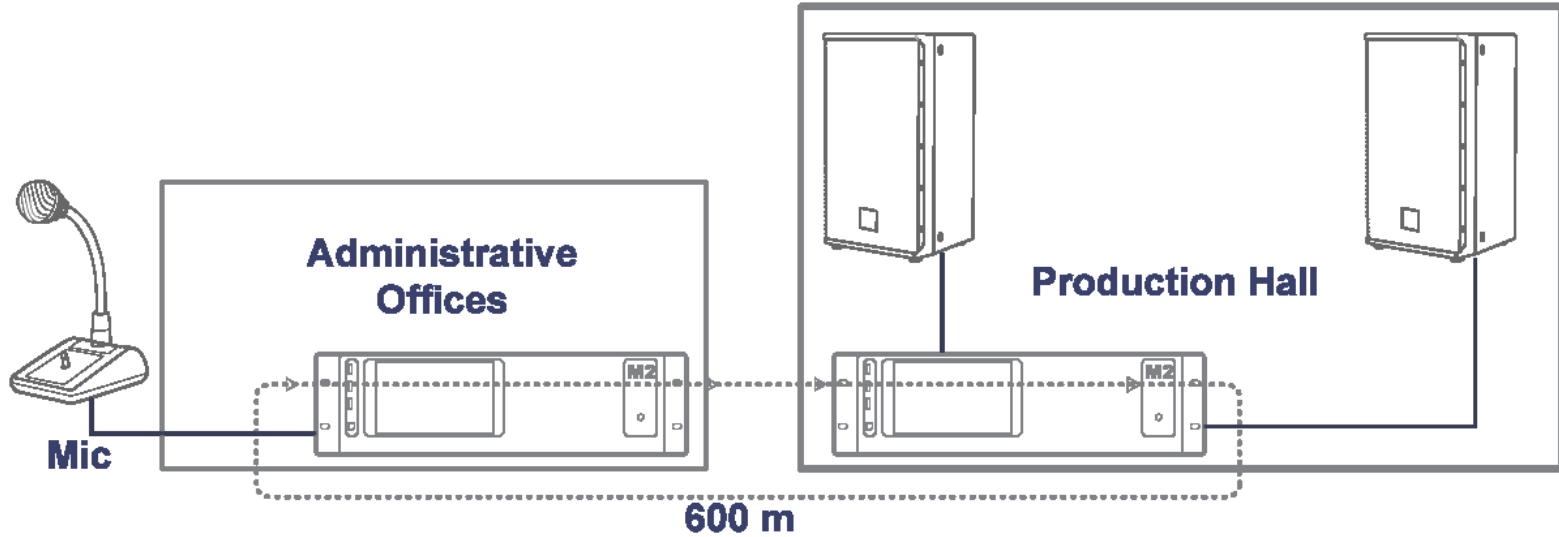

OPT2 example