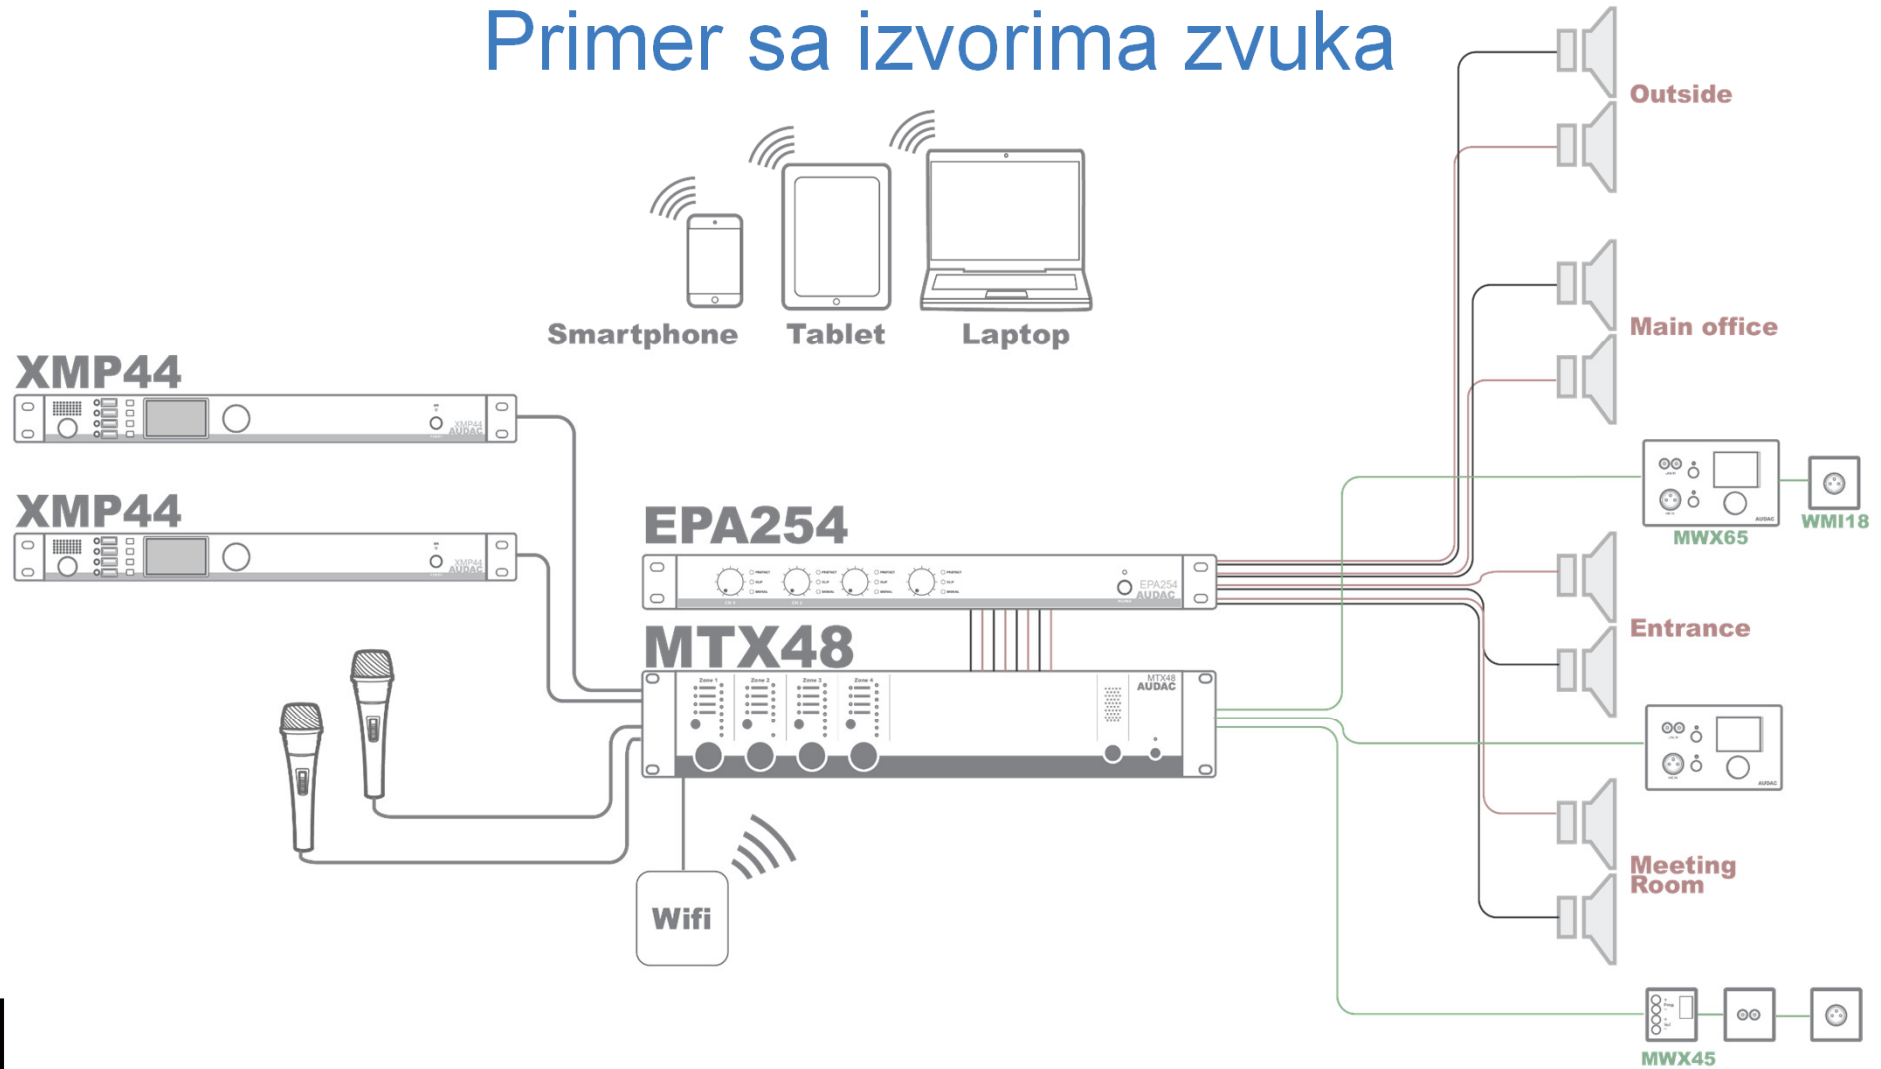

Primer sa izvorima zvuka