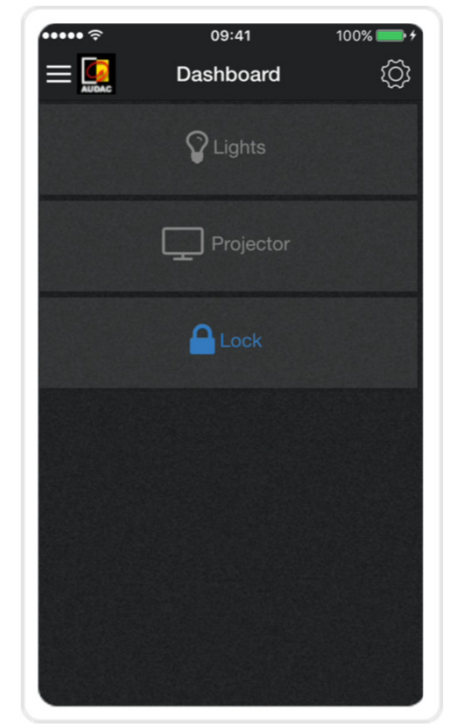

Widgets / Dodaci