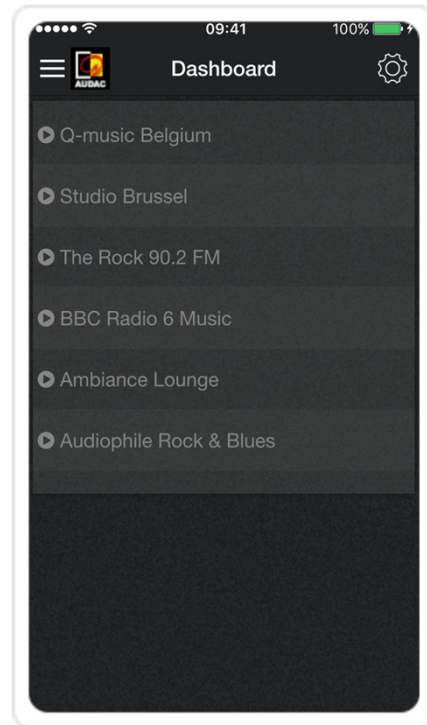

Widgets / Dodaci