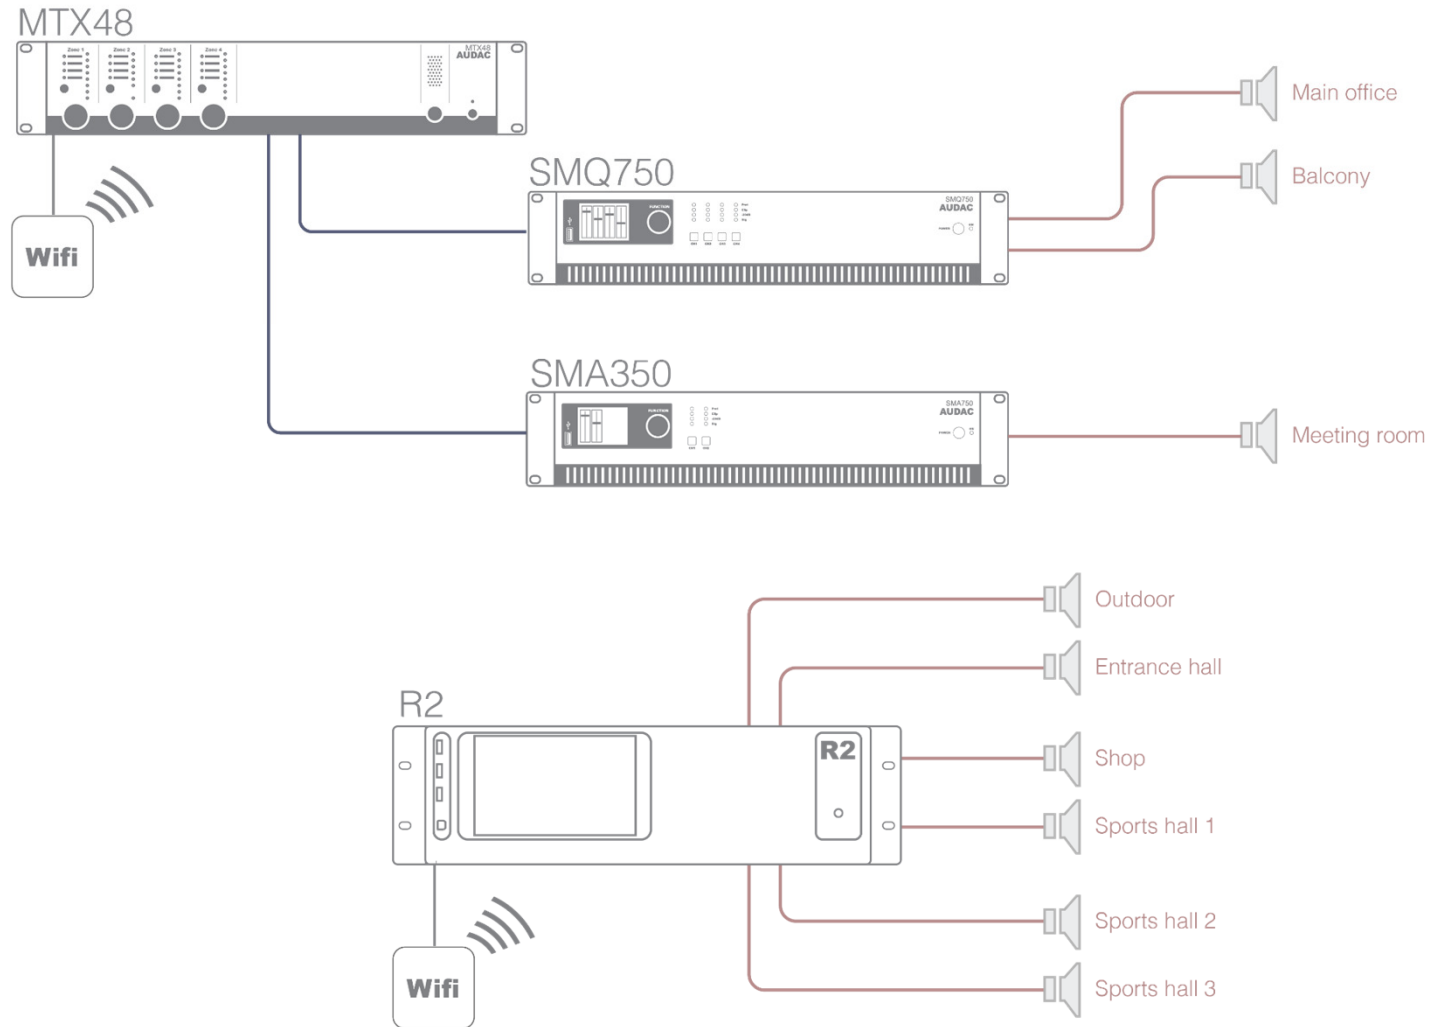

Primer sa MTX48 i R2