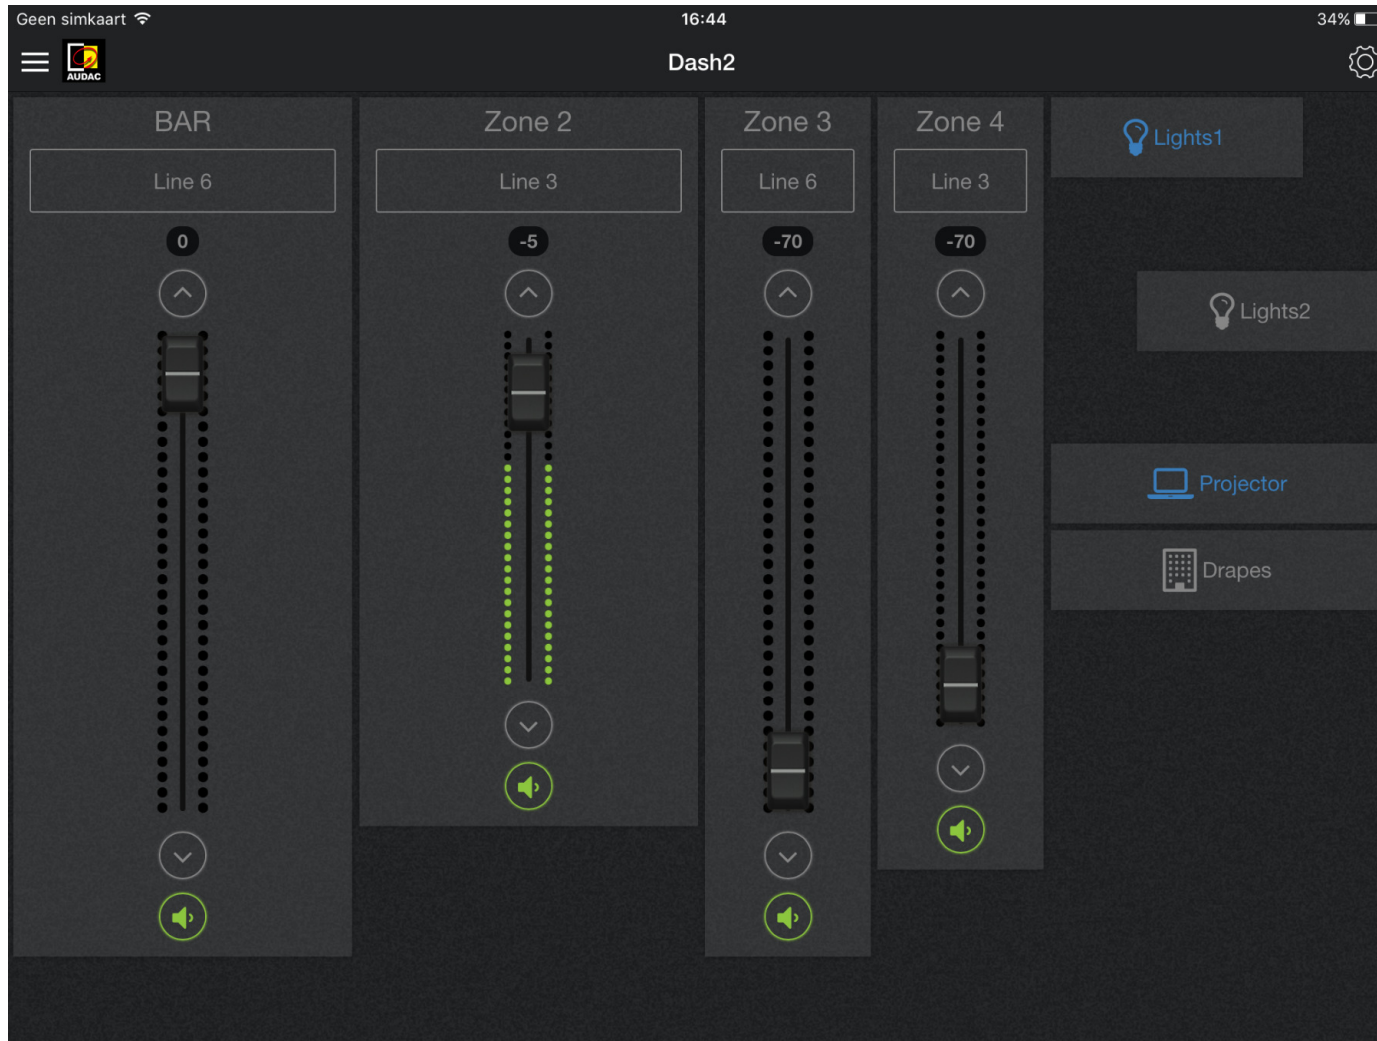

Primer sa ARU i MTX