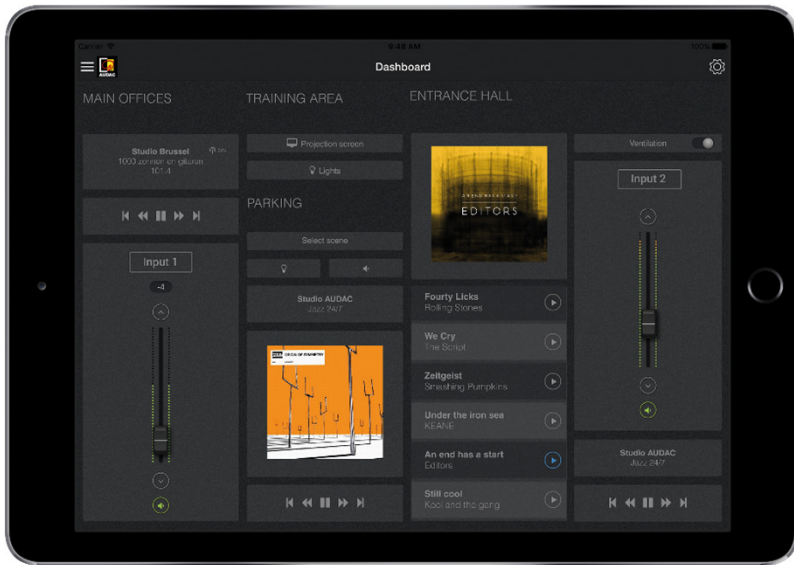

# AUDAC Touch™

*Total system control*

**ATEIS**  
 **ATEIS SE Europe**  
doo

# Funkcije

-  Total system control
-  Simultaneous multi-device support
-  User dashboards
-  User accounts

## Opcije prikaza

- ▶ Fully custom configurable
- ▶ Various configurable rows
- ▶ Automatic scaling to screen size
- ▶ Combine many widgets in one screen
- ▶ Combine multiple devices in one screen