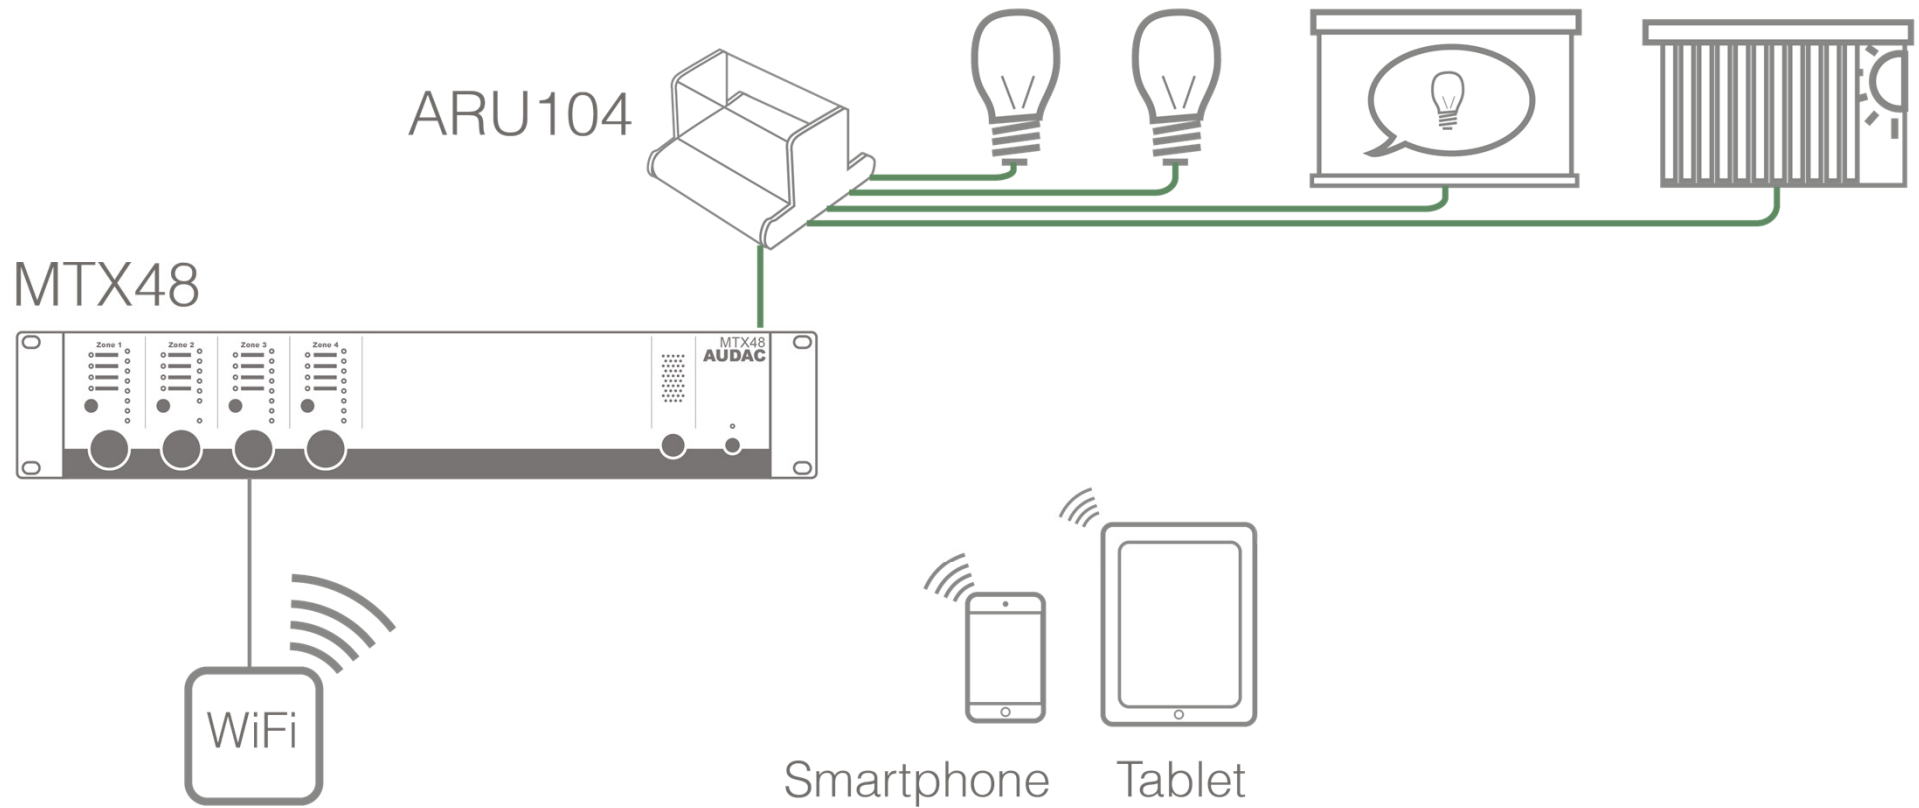

Primer sa ARU i MTX